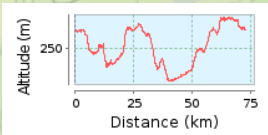

Luz_road

72.96 km (round trip)

Total climb: 979 m, Total descent: 979 m

Altitude range 353 m (Altitude from: 68 m to 421 m)

© bikotels | © Mapbox | © OpenStreetMap contributors | iText 4.2.0 | ID: jsjggwuzxhomkalr